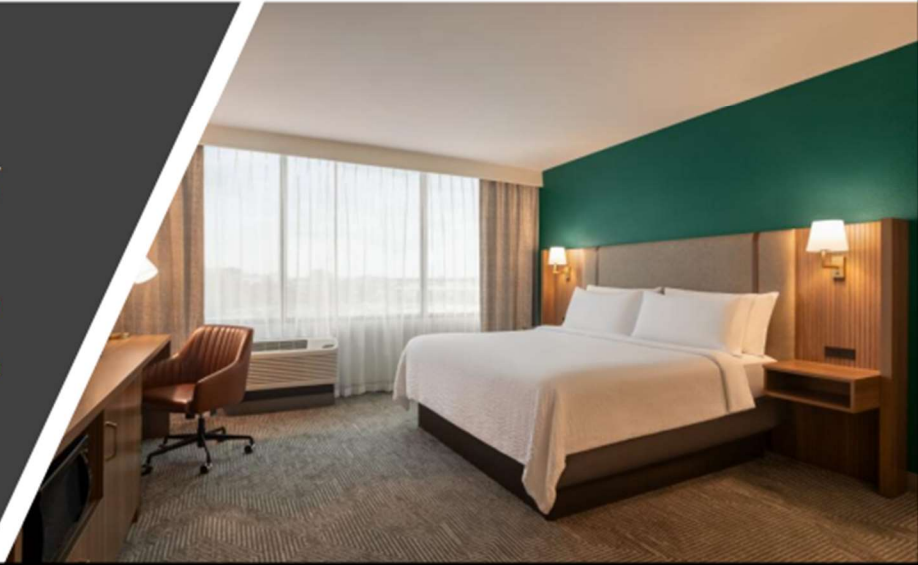

OVERVIEW:

The new Holiday Inn Nashville Stadium is the perfect choice for anyone looking for a memorable experience in Music City. We are conveniently located off I-24 near Nissan Stadium and the heart of downtown Nashville. We are only 8 miles from BNA airport as well.

The hotel features an onsite restaurant and bar that you can enjoy locally crafted beers and delicious food.

Designed for comfort and convenience, guest rooms feature flat panel TVs, complimentary internet, coffee maker, hair dryer, microwave, fridge and desk.

We offer 6,500 square feet of banquet and meeting space, fitness center, and indoor swimming pool.