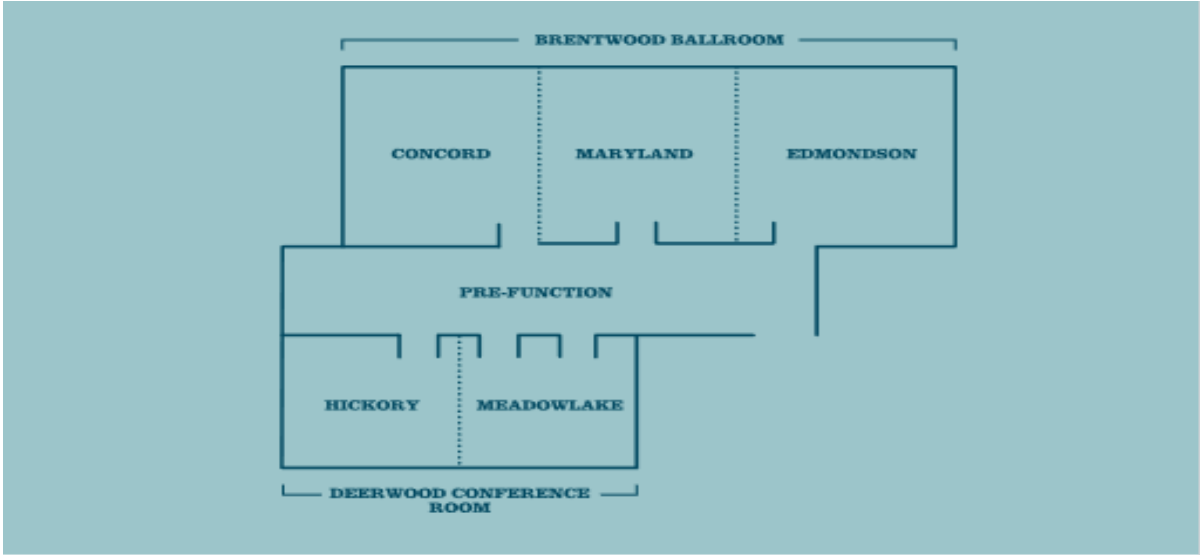

Newly Renovated Public Space

NEW LOOK & FEEL OF LOBBY

Sip & Sound & More

Newly Renovated Guestrooms

Hotel Information and Guest Room Enhancements

- 245 Spacious & Modern Guestrooms
- In Room Coffee/Tea Maker/Mini Fridge/Safe
- Adjustable Height Work-Table
- 42-inch flat screen televisions
- 3,800 square feet of flexible meeting space located on the main floor of the property
- Complimentary State of the Art Fitness & Yoga Room
- Walk-in showers which allow you to set your own temperature for your entire stay.
- Club Lounge for Elite BonVoy Members
- Complimentary Parking & Local Shuttle (5-mile Radius)
- New restaurant concept “Sip & Sound & More” featuring a Starbucks Bistro & Full-Service Bar serving Curated Cocktails, Serves Breakfast, Lunch & Dinner Daily and Live Music 3-4 nights per week

Additional Completed Hotel Enhancements

SHERATON CLUB LOUNGE

SHERATON CLUB LOUNGE

STUDIO A

STUDIO B

Overall Map of Meeting and Event Space

The space you need

SPACE	DIMENSIONS	SQUARE FEET	CEILING HEIGHT	BANQUET	THEATER	CONFERENCE	CLASSROOM	U-SHAPED	RECEPTION
Brentwood Ballroom	37' x 71'	2,616	10'	170	220	50	130	50	200
Edmondson Ballroom	37' x 25'	916	10'	54	80	24	45	27	75
Maryland Ballroom	37' x 23'	860	10'	54	80	24	45	27	100
Concord Ballroom	37' x 23'	840	10'	45	70	24	45	30	100
Meadowlake	24' x 22'	568	10'	36	45	18	24	18	60
Hickory	24' x 25'	537	10'	36	45	18	24	18	50