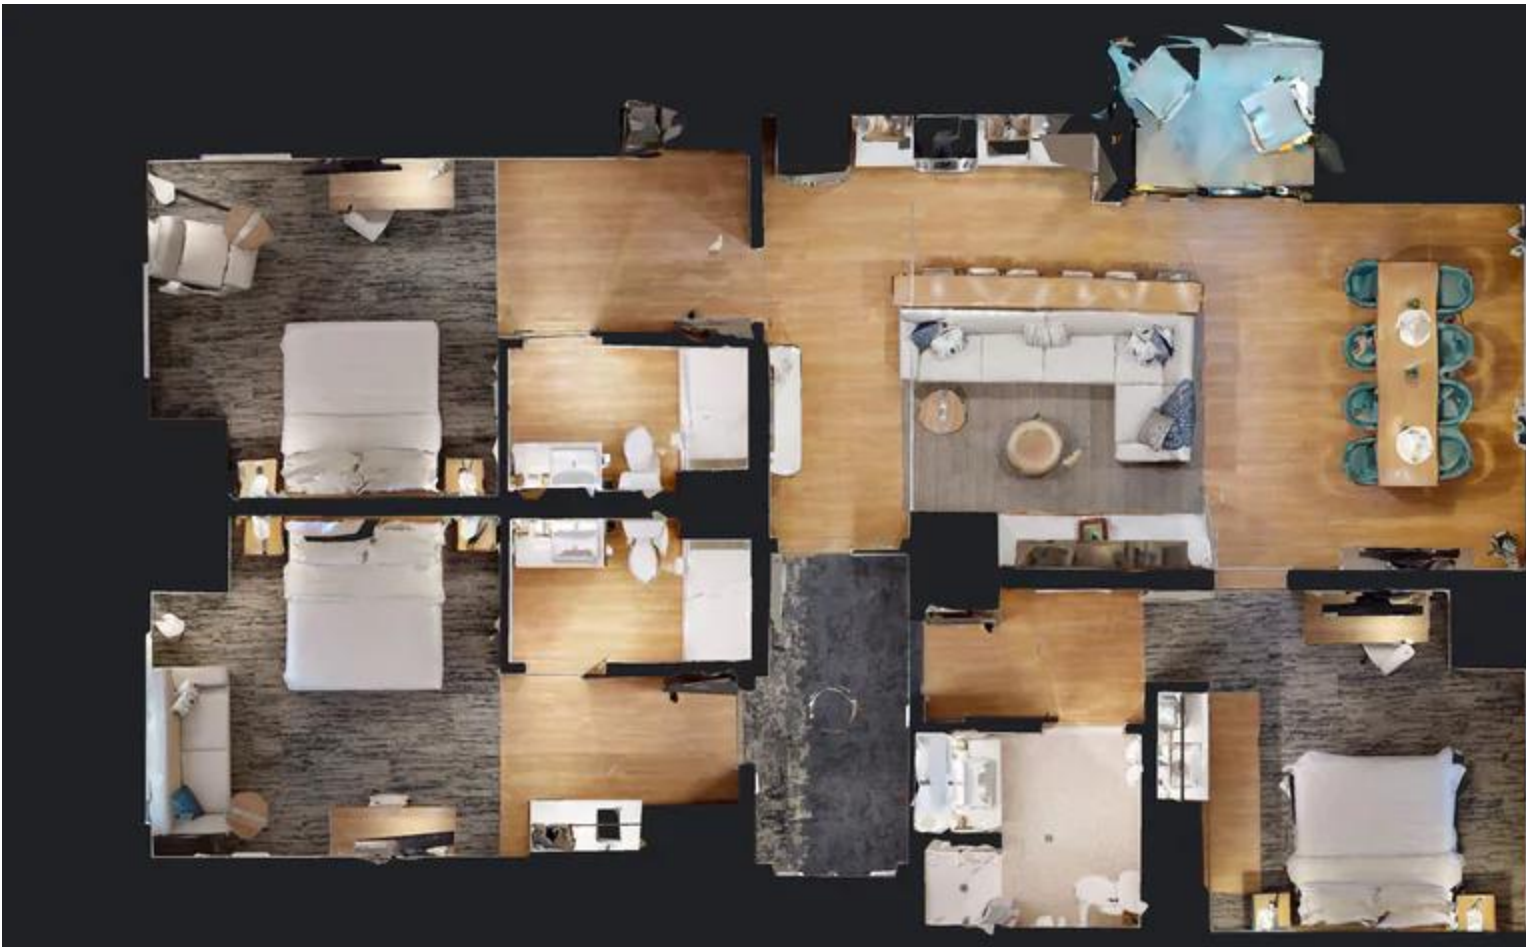

*Please note that some rooms may vary from the general descriptions above.