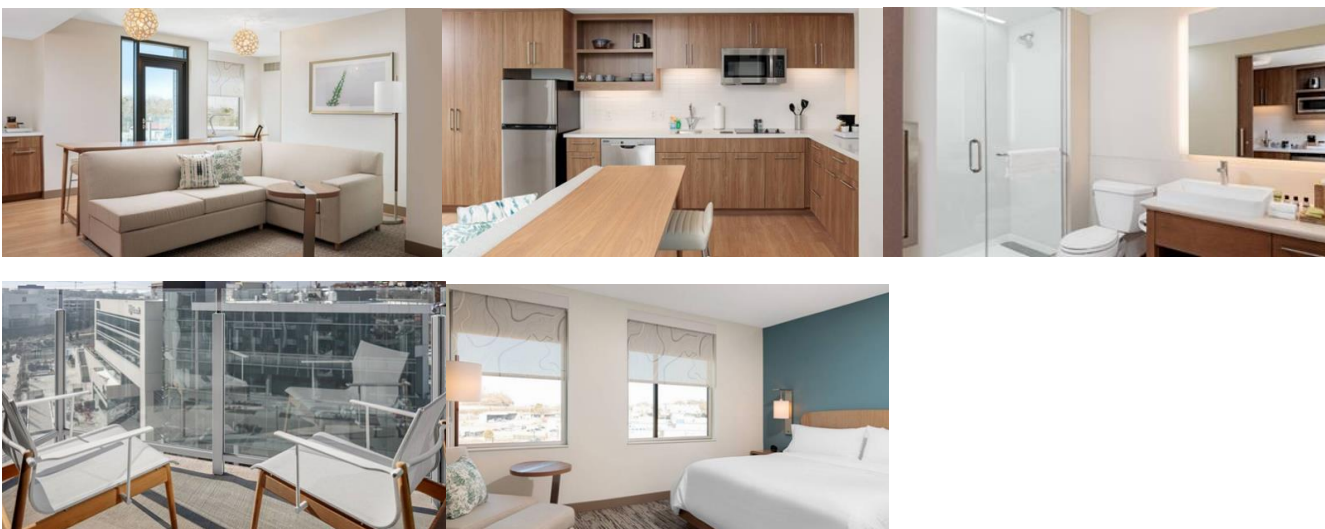

ZZM – COMMON STUDIO – 3 BEDROOMS

CN /CNY -COMMON STUDIO

CS /CST - COMMON STUDIO CONNECTORS

Studio Commons, 3 Bedroom Suite, Bedroom 1: 1 King, Bedroom 2: 1 King, Bedroom 3: 1 King

1746 sq.Ft - Living/sitting area with Pullout Sectional, 3 separate bedrooms with 1 King bed &– Max Occ 10
Executive Suite, 1 King, Sofa bed and oversized chair- Outdoor balcony (1), Dining area, living room is separated. Fully equipped kitchen includes: Refrigerator, Stovetop, Microwave, Dishwasher, Silverware, Pots, pans, serving dishes, glasses and utensils. **TWO** - 55in LCD TV, Cable/Satellite (CNN, ESPN, and HBO), Coffee Maker, Hair Dryer, Radio, Alarm Clock, Desk, writing / work, with ergonomic chair, and electrical outlet, Iron and ironing board, Phones voicemail, and in room safe.