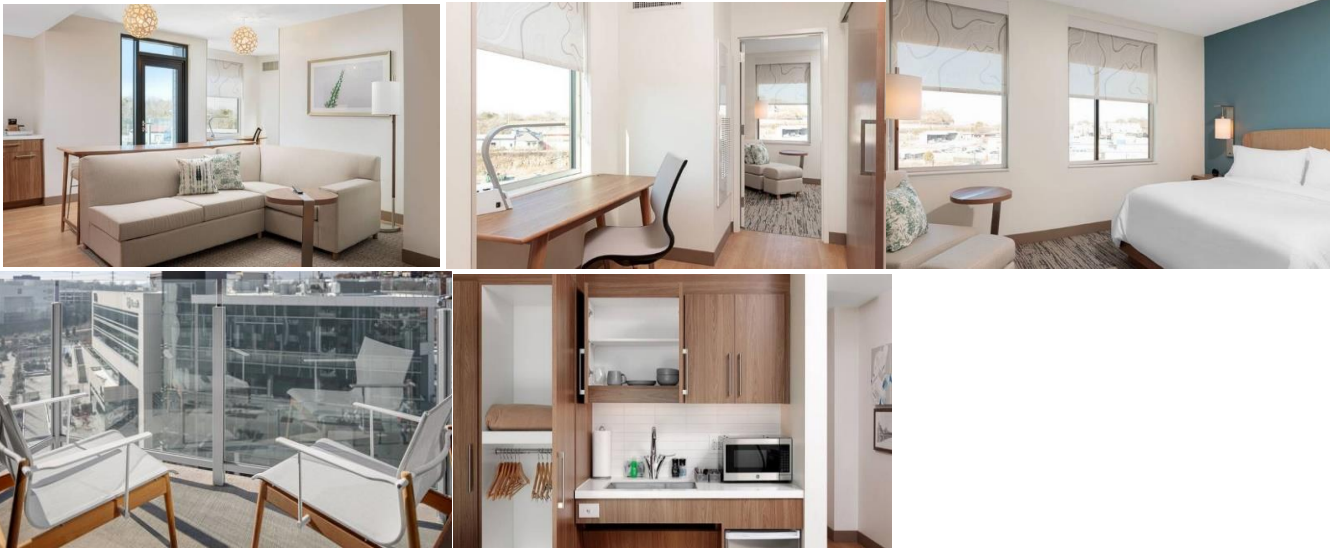

EX/EXR- EXECUTIVE SUITE

612 sq.Ft - Living/sitting area & separate bedroom King bed & Pullout Sofa – Max Occ 4

Executive Suite, 1 King, Sofa bed and oversized chair- Outdoor balcony (1), Dining area, living room is separated. Fully equipped kitchen includes: Filtered Water, Refrigerator, Stovetop, Microwave, Dishwasher, Coffee Maker, Toaster, Silverware, Pots, pans, serving dishes, glasses and utensils. **TWO** - 55in LCD TV, Cable/Satellite (CNN, ESPN, and HBO), Hair Dryer, Radio, Alarm Clock, Desk, writing / work, with ergonomic chair, and electrical outlet, Iron and ironing board, Phones voicemail, and in room safe.