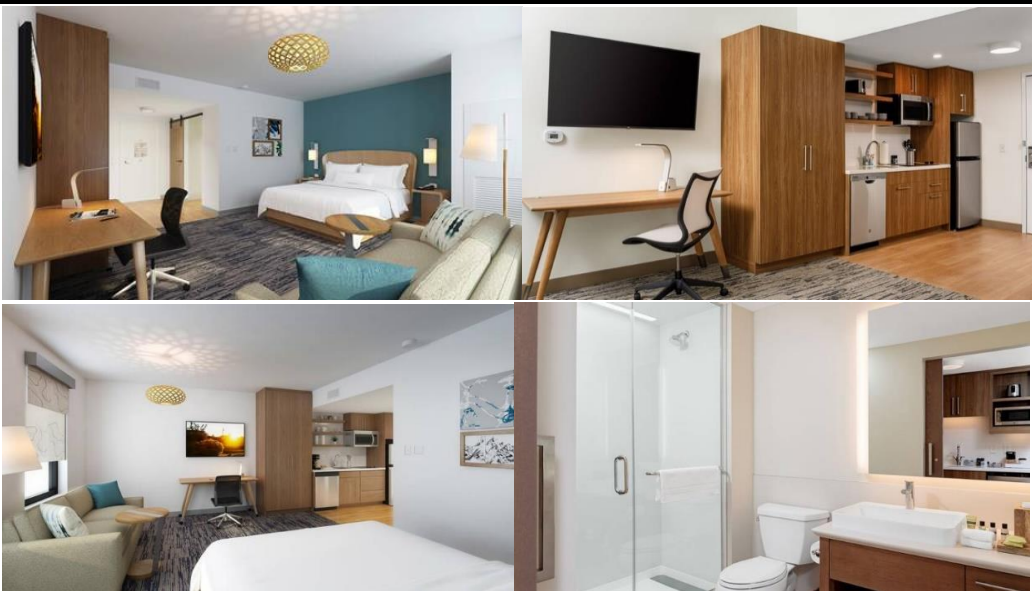

55in LCD TV, Cable/Satellite (CNN, ESPN, and HBO), Coffee Maker, refrigerator, microwave, sink, Hair Dryer, Radio, Alarm Clock, Desk, writing / work, with ergonomic chair, and electrical outlet, Iron and ironing board, Phones voicemail, and in room safe.

**SK – STUDIO KING**

**SGCB – STUDIO KING W/ BATHTUB**

408 sq.Ft - Living/sitting area 1 King bed with Pullout Sofa – Max Occ 4

Fully equipped kitchen includes: Coffee Maker, mini refrigerator and microwave, and sink, 55in LCD TV, Cable/Satellite (CNN, ESPN, and HBO), Hair Dryer, Radio, Alarm Clock, Desk, writing / work, with ergonomic chair, and electrical outlet, Iron and ironing board, Phones voicemail, and in room safe.

### SQH – STUDIO QUEEN - ADA HEARING INPAIRED

408 sq.Ft - Living/sitting area Two Queen Beds with Pullout Sofa – Max Occ 6

Fully equipped kitchen includes: Refrigerator, Stovetop, Microwave, Dishwasher, Silverware, Pots, pans, serving dishes, glasses and utensils. 55in LCD TV, Cable/Satellite/Streaming Services, Coffee Maker, Hair Dryer, Radio, Alarm Clock, Desk, writing / work, with ergonomic chair, and electrical outlet, Iron and ironing board, Phones voicemail, and in room safe.

### OBB – ONE BEDROOM SUITE W/BATHTUB

480 sq.Ft - Living/sitting area & separate bedroom King bed & Pullout Sofa – Max Occ 4

Fully equipped kitchen includes: Refrigerator, Stovetop, Microwave, Dishwasher, Silverware, Pots, pans, serving dishes, glasses and utensils. **TWO** - 55in LCD TV, Cable/Satellite (CNN, ESPN, and HBO), Coffee Maker, Hair Dryer, Radio, Alarm Clock, Desk, writing / work, with ergonomic chair, and electrical outlet, Iron and ironing board, Phones voicemail, and in room safe.