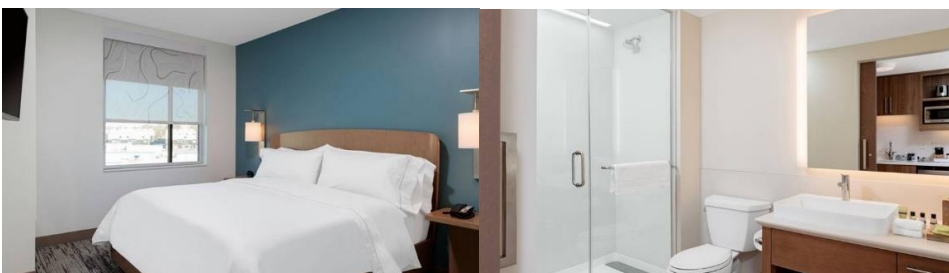

55in LCD TV, Cable/Satellite (CNN, ESPN, and HBO), Coffee Maker, refrigerator, microwave, sink, Hair Dryer, Radio, Alarm Clock, Desk, writing / work, with ergonomic chair, and electrical outlet, Iron and ironing board, Phones voicemail, and in room safe.

**SK – STUDIO KING**

**SGCB – STUDIO KING W/ BATHTUB**

408 sq.Ft - Living/sitting area 1 King bed with Pullout Sofa – Max Occ 4

Fully equipped kitchen includes: Coffee Maker, mini refrigerator and microwave, and sink, 55in LCD TV, Cable/Satellite (CNN, ESPN, and HBO), Hair Dryer, Radio, Alarm Clock, Desk, writing / work, with ergonomic chair, and electrical outlet, Iron and ironing board, Phones voicemail, and in room safe.

### SQH – STUDIO QUEEN - ADA HEARING INPAIRED

408 sq.Ft - Living/sitting area Two Queen Beds with Pullout Sofa – Max Occ 6

Fully equipped kitchen includes: Refrigerator, Stovetop, Microwave, Dishwasher, Silverware, Pots, pans, serving dishes, glasses and utensils. 55in LCD TV, Cable/Satellite/Streaming Services, Coffee Maker, Hair Dryer, Radio, Alarm Clock, Desk, writing / work, with ergonomic chair, and electrical outlet, Iron and ironing board, Phones voicemail, and in room safe.

### OBB – ONE BEDROOM SUITE W/BATHTUB

480 sq.Ft - Living/sitting area & separate bedroom King bed & Pullout Sofa – Max Occ 4

Fully equipped kitchen includes: Refrigerator, Stovetop, Microwave, Dishwasher, Silverware, Pots, pans, serving dishes, glasses and utensils. **TWO** - 55in LCD TV, Cable/Satellite (CNN, ESPN, and HBO), Coffee Maker, Hair Dryer, Radio, Alarm Clock, Desk, writing / work, with ergonomic chair, and electrical outlet, Iron and ironing board, Phones voicemail, and in room safe.